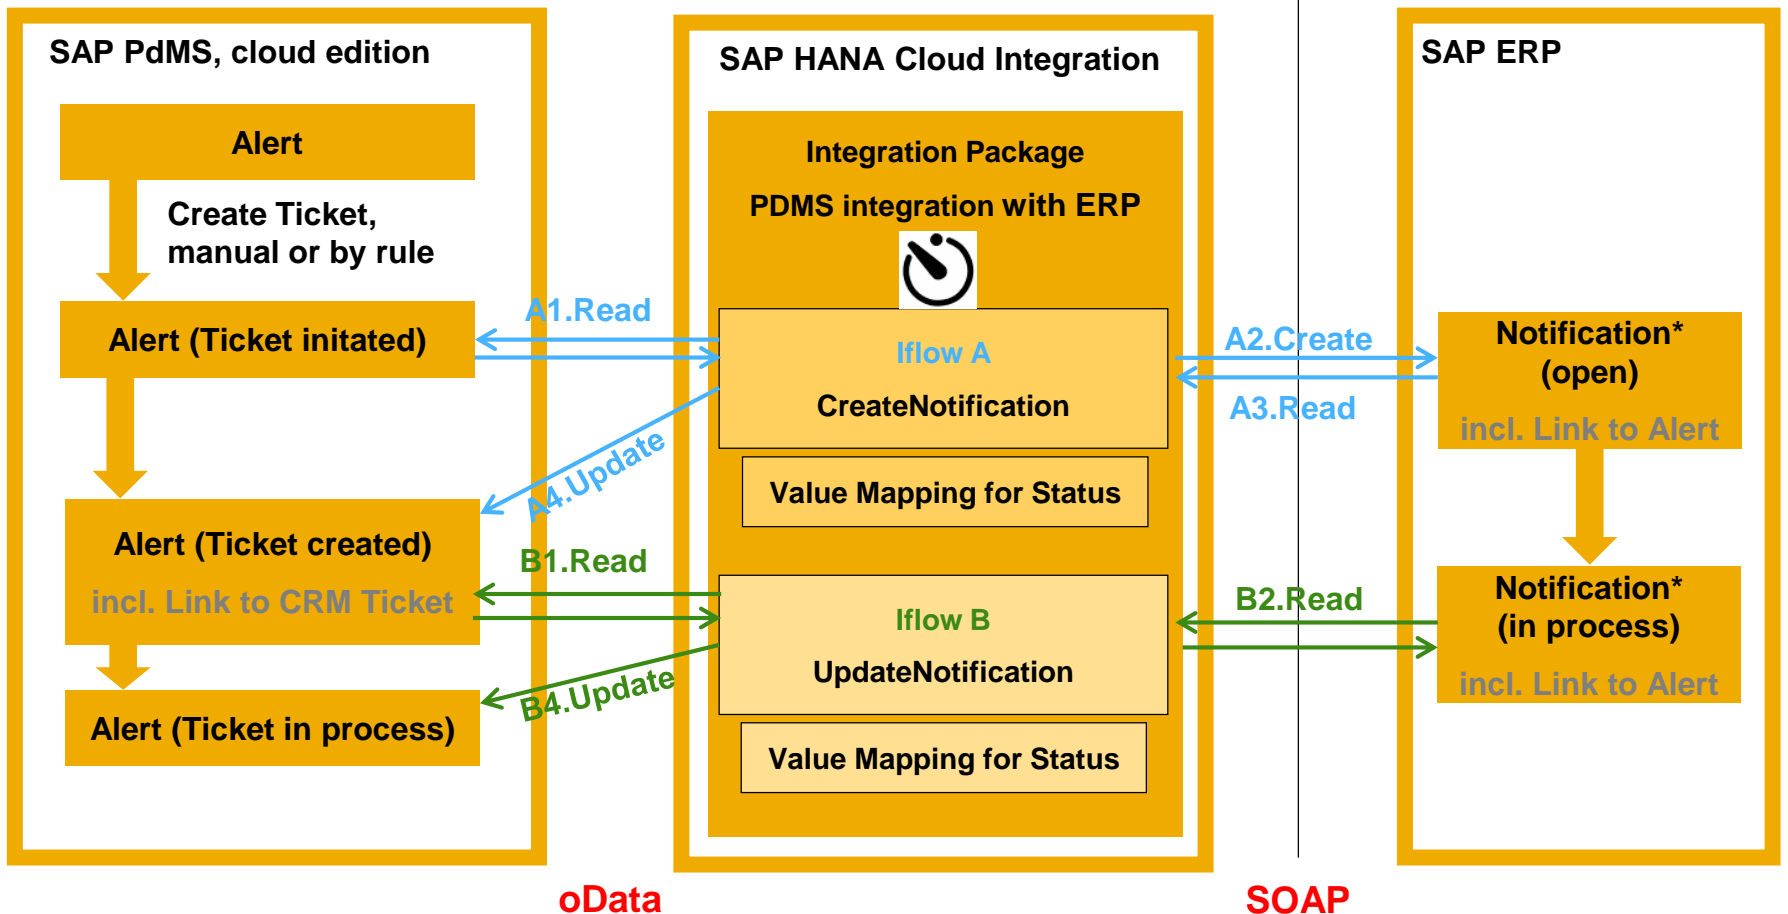

SAP Predictive Maintenance and Service, cloud edition

Business Process Integration with SAP ERP

Internal

Business scope covered

SAP HANA Cloud

Customer Landscape

* Maintenance or Service Notification

Technical view